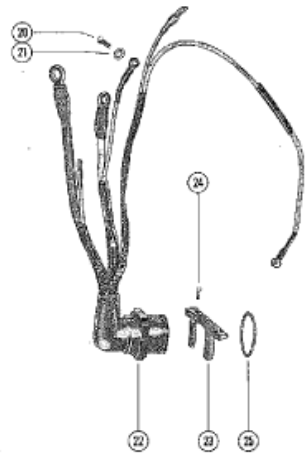

ELECTRIC ONLY

Parts List						
Ref	Class	Part	Description	Qty	Comment	Footnote
1		62351A	RECTIFIER ASSEMBLY	1		
2	10	25764	SCREW, RECTIFIER TO FRONT	2	(1/2")	
3	11	73231	NUT, RECTIFIER FASTENING SC	2		
5	11	45076	NUT, RECTIFIER TERMINAL (10-)	3		
6		54293A	CHOKE SOLENOID ASSEMBLY	1		
7	10	25299	SCREW	2	CHOKE SOLENOID FRONT SUPI	
9	13	26996	LOCKWASHER, CHOKE SOLEND	1		
10	11	45076	NUT, CHOKE SOLENOID TERMIN	1		
11		56074A	PLUNGER ASSEMBLY, CHOKE SI	1		
12	84	61393A	LEAD ASSEMBLY	1	RECTIFIER TO STARTER SOLEI	
13	85	62453	BOOT, LEAD WIRE	1		
14	19	35827	PLUG, BOTTOM COWL	1	PART OF BOTTOM COWL ASSE	
15	53	30428	FASTENER, PLUG TO BOTTOM C	1	PART OF BOTTOM COWL ASSE	
16		34228	SUPPORT, EXTERNAL WIRING F	1		
17	10	67917	SCREW, SUPPORT TO BOTTOM	1		
18		52907	INSULATOR, SUPPORT TO BOT	1		
19	11	35888	NUT, SUPPORT FASTENING SCF	1		
20	10	69052	SCREW	1	WIRING HARNESS GROUND TC	
21	13	24669	LOCKWASHER, WIRING HARNE	1		
22	84	73826	WIRING HARNESS (INTERNAL)	1		
23	54	76368	CLAMP, WIRING HARNESS ATTA	1		
24	10	69013	SCREW	2	WIRING HARNESS CLAMP TO B	
25	24	28975	SPRING, GARTER - INTERNAL W	1		
26	50	55601A	STARTER MOTOR ASSEMBLY	1		
27	10	35213	SCREW, STARTER MOTOR TO C	2		
28	13	26993	LOCKWASHER, CABLE TO STAR	1		
29	11	20890	NUT, CABLE TO STARTER MOTC	1		
30		56466	CABLE, STARTER MOTOR TO ST	1	(YELLOW)	
31		32107	GROUND WIRE	1	STARTER MOTOR TO FRONT S	
32	10	69035	SCREW, GROUND WIRE TO STA	1		
33		25661	SOLENOID, STARTER	1		
34	10	69028	SCREW, STARTER SOLENOID TI	2	SUPPORT BRACKET (3/4")	
35	13	26992	WASHER, STARTER SOLENOID	2		
36	13	26996	LOCKWASHER, STARTER SOLEI	2	(#10)	
37	11	68219	NUT, STARTER SOLENOID TER	2	(#10)	
38		38938	BOOT, RUBBER - STARTER SOLI	2	(SMALL)	
39	13	26993	LOCKWASHER, STARTER SOLEI	2	(5/16")	
40	11	20083	NUT, STARTER SOLENOID TER	2		
41		46265	BOOT, RUBBER - STARTER SOLI	1	(LARGE)	
42	54	24871	CLAMP, CHOKE SOLENOID LEAD	1		
43		22289	LOCKWASHER, LEAD WIRE CLAM	1		