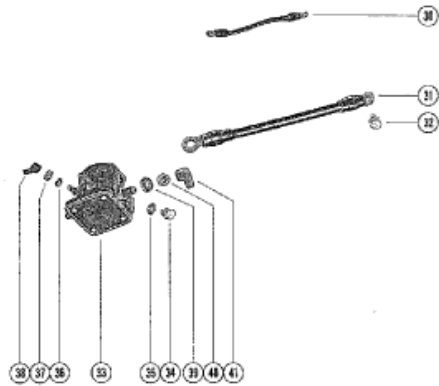

ELECTRIC ONLY

Parts List						
Ref	Class	Part	Description	Qty	Comment	Footnote
1		62351A	RECTIFIER ASSEMBLY	1		
2	10	25764	SCREW, RECTIFIER TO FRONT	2	(1/2")	
3	11	73231	NUT, RECTIFIER FASTENING SC	2		
5	11	45076	NUT, RECTIFIER TERMINAL (10-)	3		
6		54293A	CHOKE SOLENOID ASSEMBLY	1		
7	10	25299	SCREW	2	CHOKE SOLENOID FRONT SUPI	
9	13	26996	LOCKWASHER, CHOKE SOLEND	1		
10	11	45076	NUT, CHOKE SOLENOID TERMIN	1		
11		56074A	PLUNGER ASSEMBLY, CHOKE SI	1		
12	84	61393A	LEAD ASSEMBLY	1	RECTIFIER TO STARTER SOLEI	
13	85	62453	BOOT, LEAD WIRE	1		
14	19	35827	PLUG, BOTTOM COWL	1	PART OF BOTTOM COWL ASSE	
15	53	30428	FASTENER, PLUG TO BOTTOM C	1	PART OF BOTTOM COWL ASSE	
16		34228	SUPPORT, EXTERNAL WIRING F	1		
17	10	67917	SCREW, SUPPORT TO BOTTOM	1		
18		52907	INSULATOR, SUPPORT TO BOT	1		
19	11	35888	NUT, SUPPORT FASTENING SCF	1		
20	10	69052	SCREW	1	WIRING HARNESS GROUND TC	
21	13	24669	LOCKWASHER, WIRING HARNE	1		
22	84	73826	WIRING HARNESS (INTERNAL)	1		
23	54	76368	CLAMP, WIRING HARNESS ATTA	1		
24	10	69013	SCREW	2	WIRING HARNESS CLAMP TO B	
25	24	28975	SPRING, GARTER - INTERNAL W	1		
26	50	55601A	STARTER MOTOR ASSEMBLY	1		
27	10	35213	SCREW, STARTER MOTOR TO C	2		
28	13	26993	LOCKWASHER, CABLE TO STAR	1		
29	11	20890	NUT, CABLE TO STARTER MOTC	1		
30		56466	CABLE, STARTER MOTOR TO ST	1	(YELLOW)	
31		32107	GROUND WIRE	1	STARTER MOTOR TO FRONT S	
32	10	69035	SCREW, GROUND WIRE TO STA	1		
33		25661	SOLENOID, STARTER	1		
34	10	69028	SCREW, STARTER SOLENOID TI	2	SUPPORT BRACKET (3/4")	
35	13	26992	WASHER, STARTER SOLENOID	2		
36	13	26996	LOCKWASHER, STARTER SOLEI	2	(#10)	
37	11	68219	NUT, STARTER SOLENOID TER	2	(#10)	
38		38938	BOOT, RUBBER - STARTER SOLI	2	(SMALL)	
39	13	26993	LOCKWASHER, STARTER SOLEI	2	(5/16")	
40	11	20083	NUT, STARTER SOLENOID TER	2		
41		46265	BOOT, RUBBER - STARTER SOLI	1	(LARGE)	
42	54	24871	CLAMP, CHOKE SOLENOID LEAD	1		
43		22289	LOCKWASHER, LEAD WIRE CLAM	1		